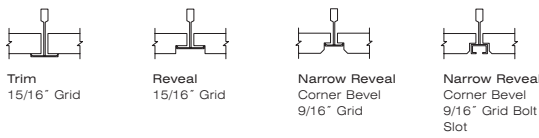

## ATTRIBUTES

ITEM NUMBER	DIMENSIONS (INCHES)	EDGE DETAIL	UL CLASSIFIED		SAG RESISTANT	MOLD RESISTANT	LR	WASHABLE	SCRATCH RESISTANT	FIRE RATING	EMISSIONS	RECYCLED CONTENT
			NRC	CAC								
<b>SHM-157</b>	24 x 24 x 5/8	Trim	0.50	33	Yes	BioShield	0.88	Yes	—	Class A	Certified	35%
<b>SHM-154</b>	24 x 24 x 5/8	Reveal	0.50	33	Yes	BioShield	0.88	Yes	—	Class A	Certified	35%
<b>SHM-150</b>	24 x 24 x 5/8	Narrow Reveal	0.50	33	Yes	BioShield	0.88	Yes	—	Class A	Certified	35%
<b>SHM-197</b>	24 x 48 x 5/8	Trim	0.50	35	Yes	BioShield	0.88	Yes	—	Class A	Certified	35%
<b>SHM-194</b>	24 x 48 x 5/8	Reveal	0.50	35	Yes	BioShield	0.88	Yes	—	Class A	Certified	35%
<b>SHM-190</b>	24 x 48 x 5/8	Narrow Reveal	0.50	35	Yes	BioShield	0.88	Yes	—	Class A	Certified	35%